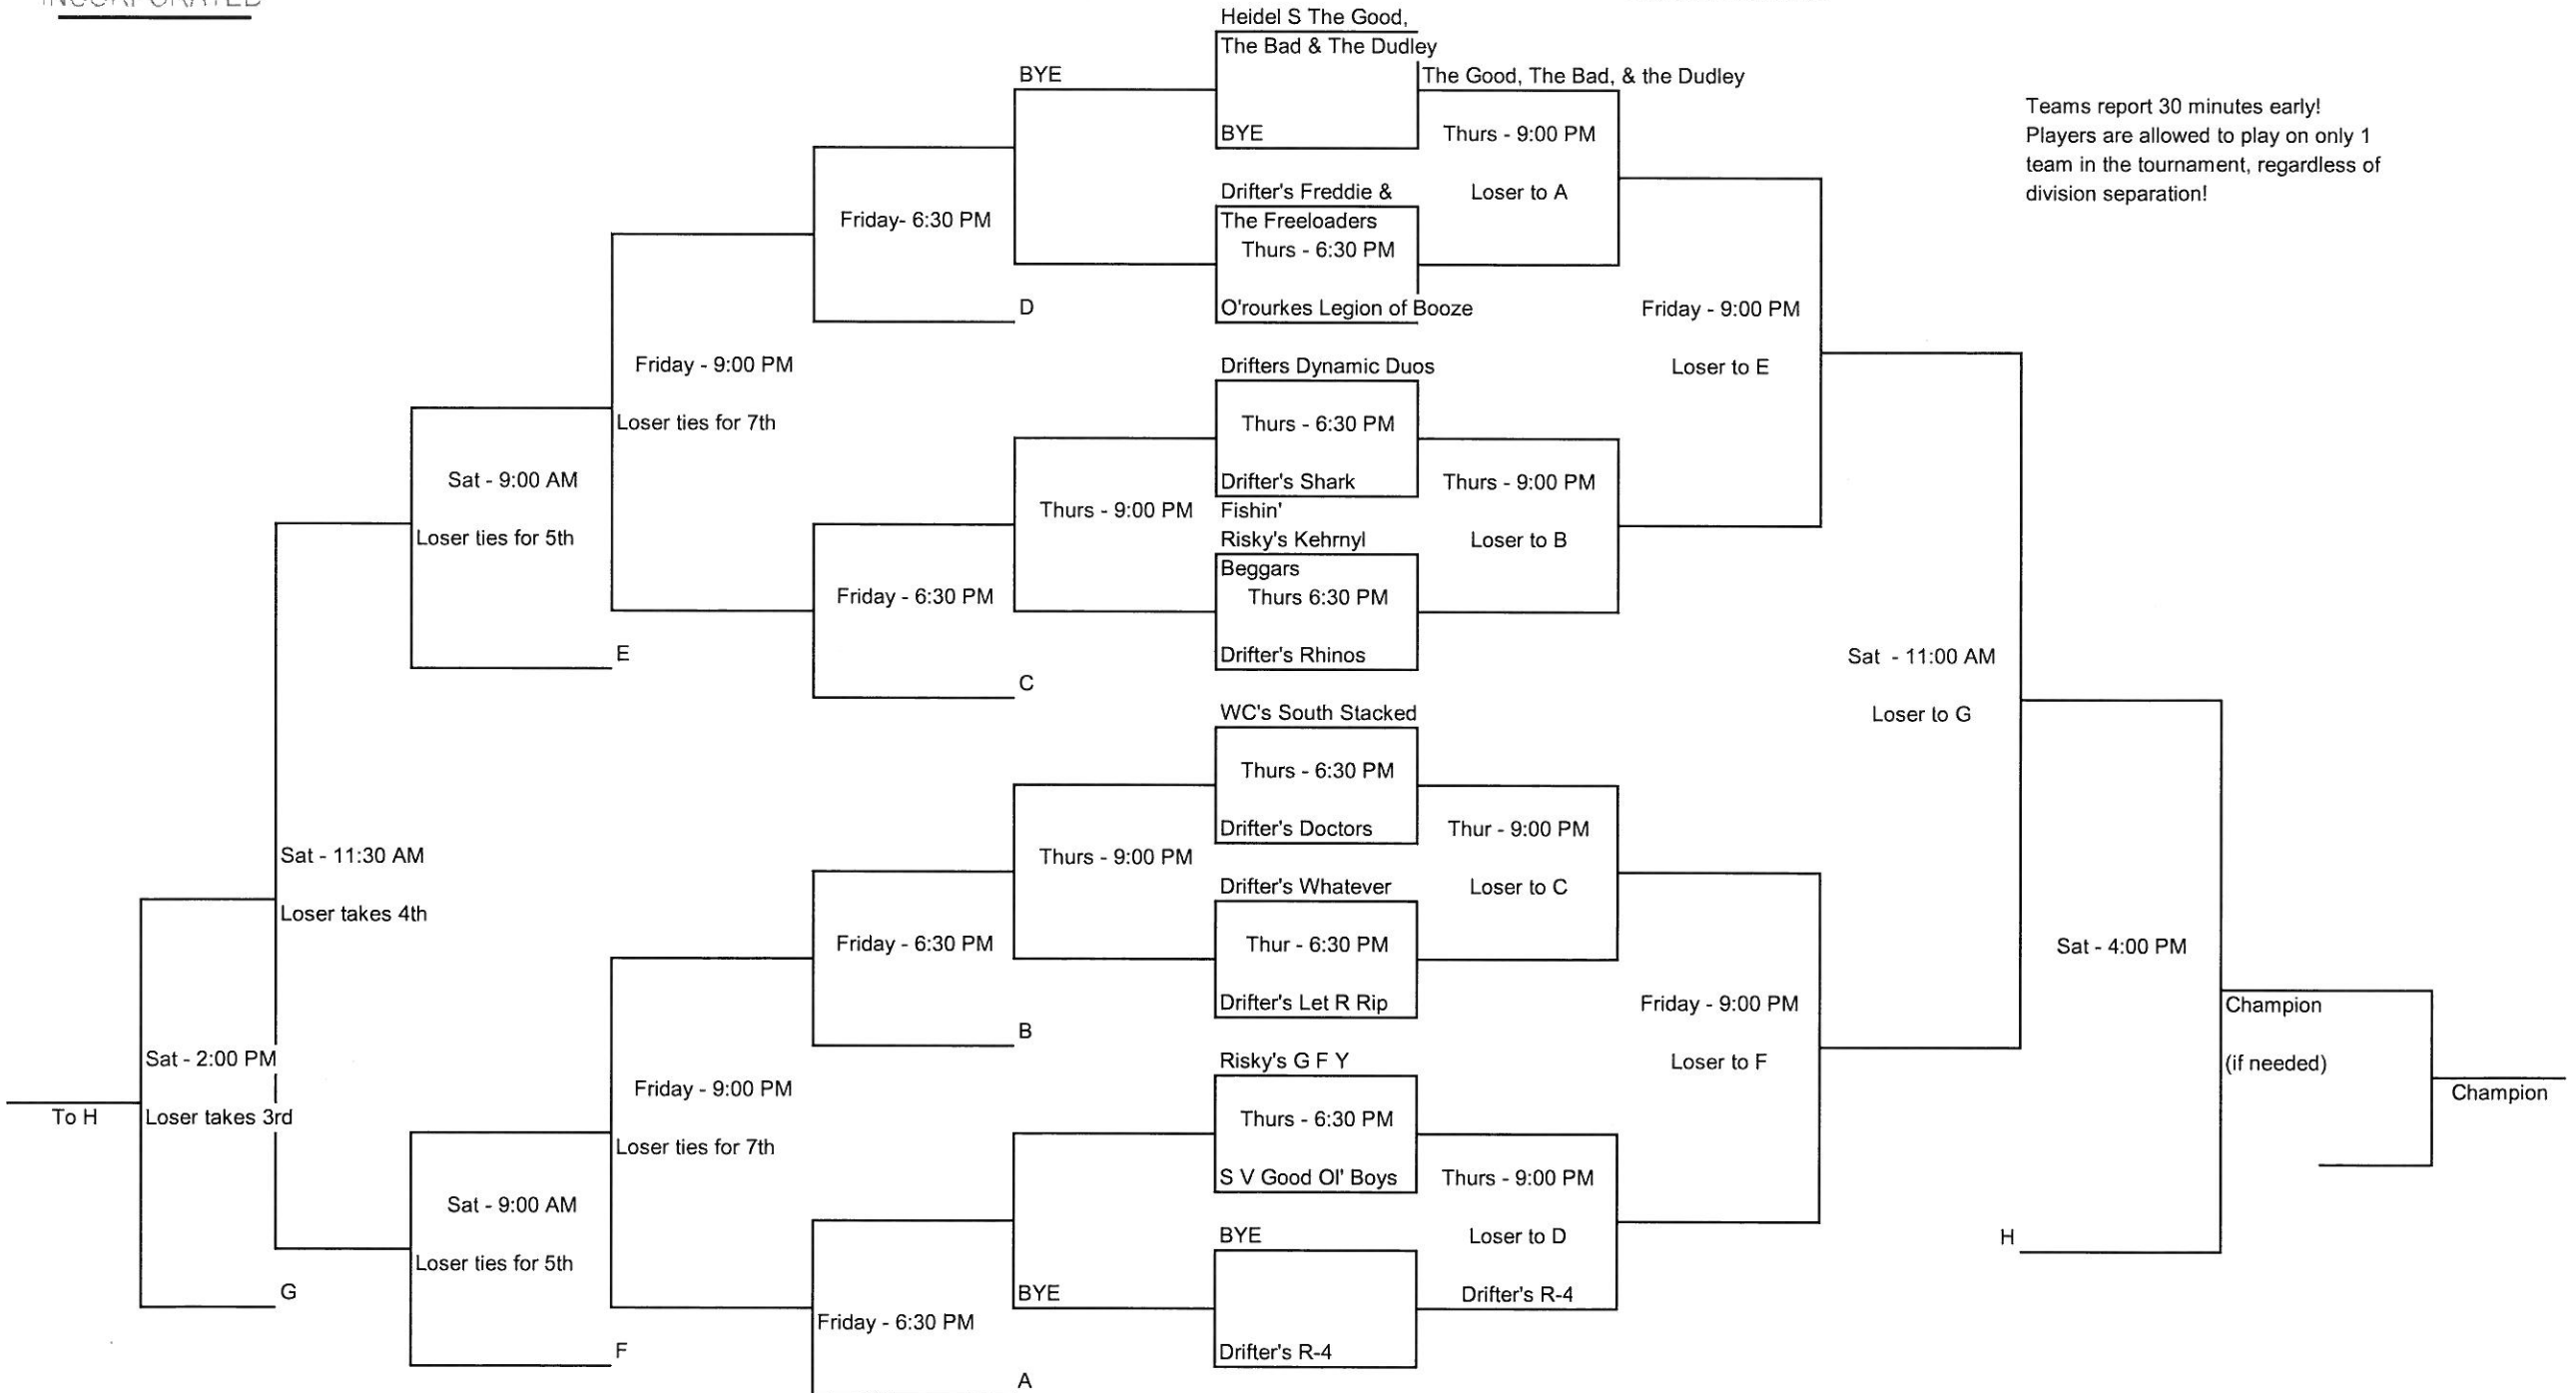

Great Plains "4 Player" Masters Division

LOSER'S BRACKET

WINNER'S BRACKET

Teams report 30 minutes early!
 Players are allowed to play on only 1 team in the tournament, regardless of division separation!